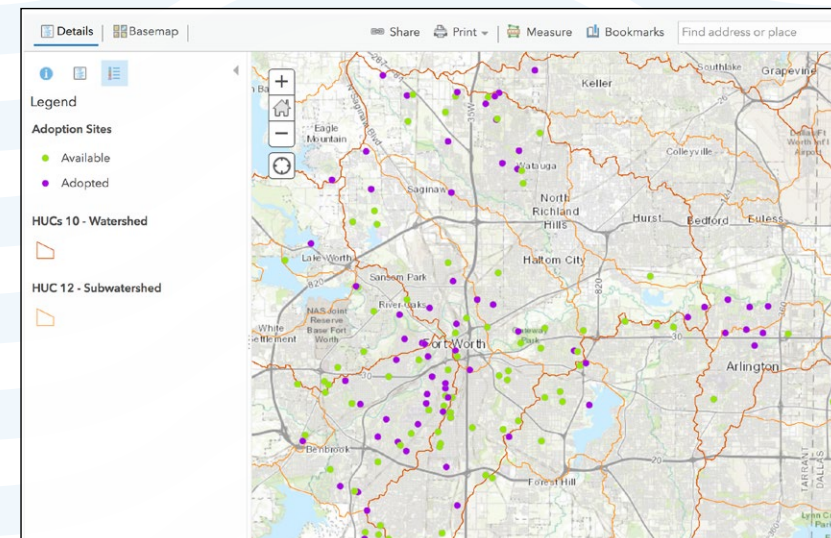

## WHAT IS THE PROBLEM?

Litter is everywhere – in our parks and rivers, alongside roadways and on our beaches. Litter is unsightly, and it negatively impacts businesses, tourism and community pride. It also poses a threat to human health and safety, as well as wildlife and the environment. Approximately 80 percent of the trash found in our local streams, lakes and rivers comes from land-based sources, and eventually finds its way into the Gulf of Mexico and our oceans. We must prevent this trash from ever reaching our waterways by removing it from our communities.

## CHALLENGES TO OVERCOME

- Adoptions are managed by different entities in each community across Texas.
- Volunteers wanting to adopt areas are not always sure who to contact.
- Volunteers do not know which places are available for adoption in their community.
- Information is not streamlined into a single system, and many communication strategies are not reaching the next generation of volunteers.
- Less than 1% of roads, streams, trails, transit stations and other public lands have been adopted by volunteers.

Trash Free Texas addresses these challenges by working with communities and organizations across the state to connect people to places that need routine litter cleanup activities.

*Trash is a big problem in Texas – in fact, it is ‘the size of Texas.’*

Partners working to end littering in Texas have developed a Mapping Tool that connects users to areas available for adoption in their local watershed. Additional resources are needed to support this project and enhance the functionality of the Mapping Tool.